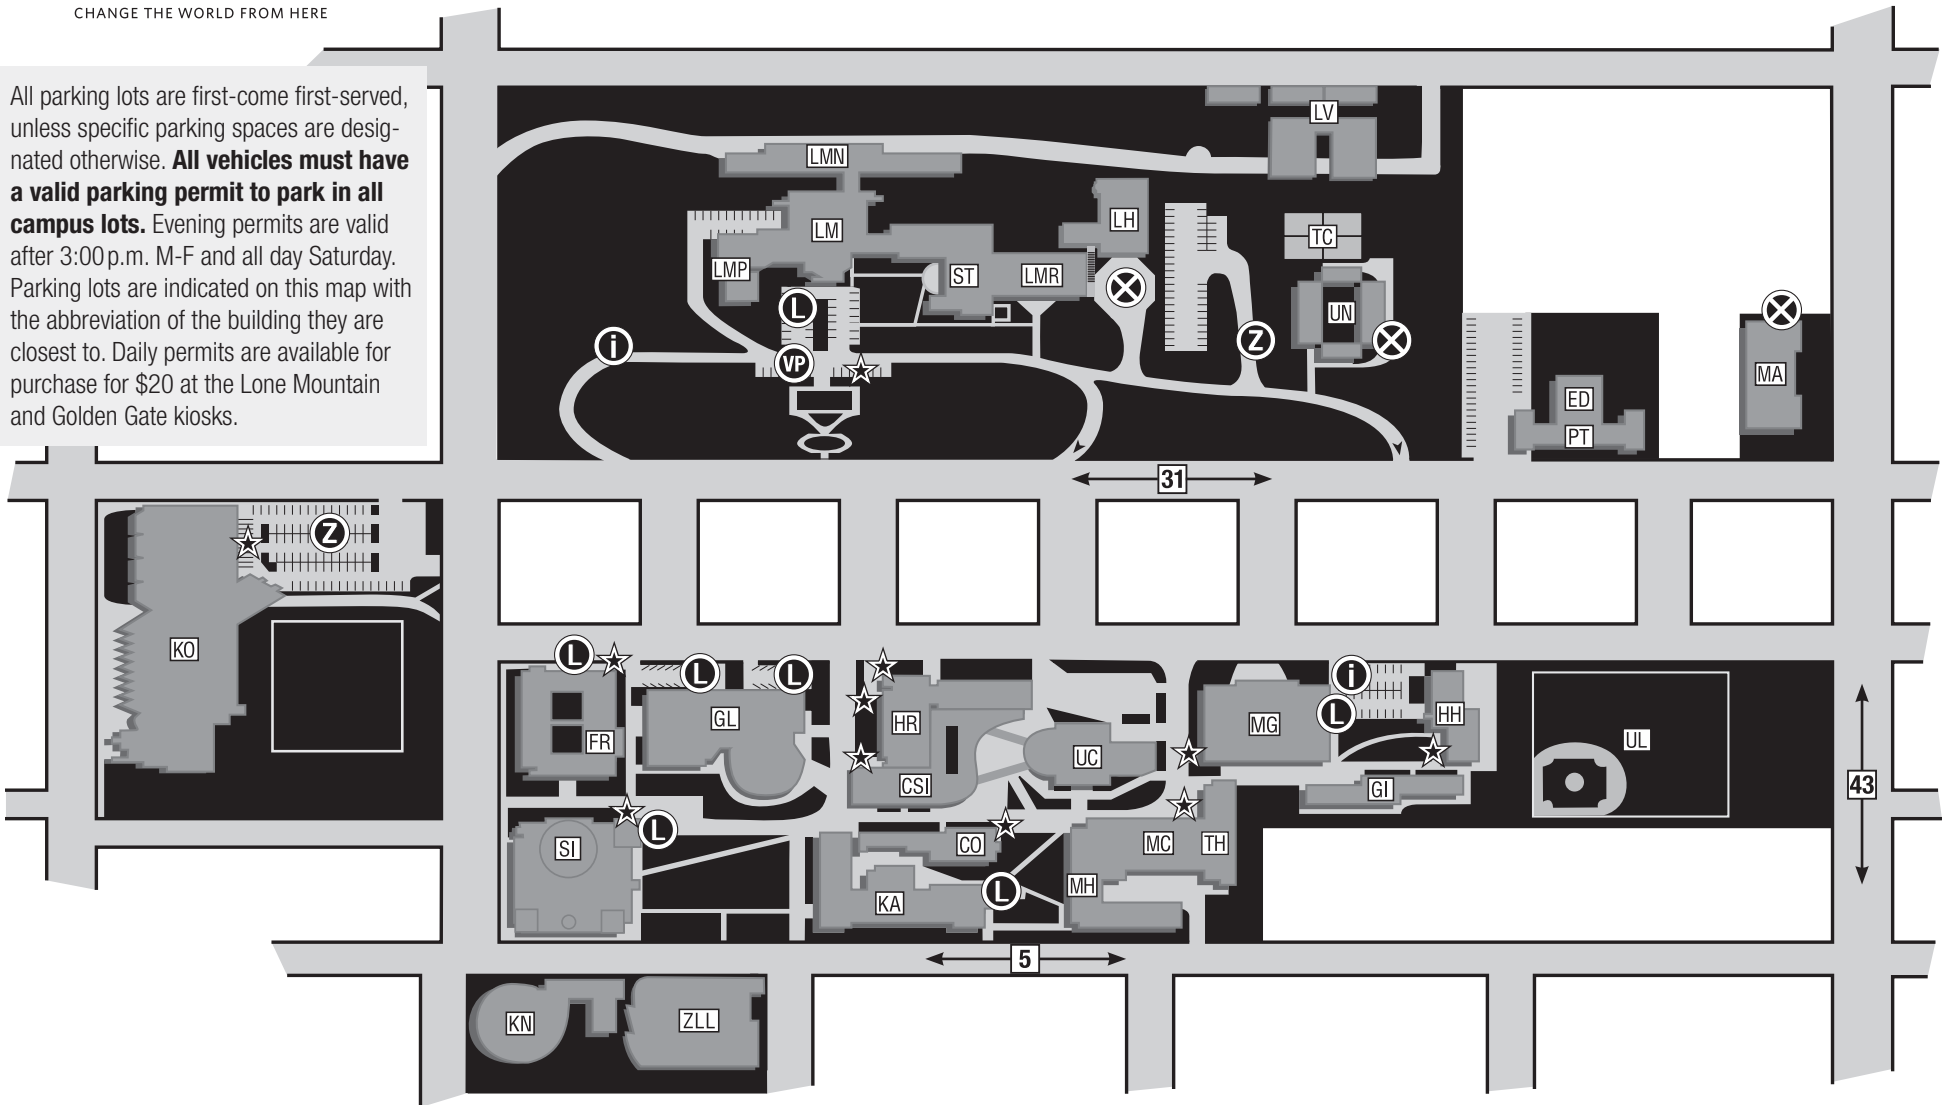

University of San Francisco Campus Transportation Map

Department of Public Safety, University Center 5th Floor

All parking lots are first-come first-served, unless specific parking spaces are designated otherwise. **All vehicles must have a valid parking permit to park in all campus lots.** Evening permits are valid after 3:00 p.m. M-F and all day Saturday. Parking lots are indicated on this map with the abbreviation of the building they are closest to. Daily permits are available for purchase for \$20 at the Lone Mountain and Golden Gate kiosks.

MAIN CAMPUS PARKING LOTS

- FR** XARTS Lot
- GL** Gleeson Library (East & West)
- HH** Hayes-Healy Underground Garage
- KN** Kendrick Garage
- KO** Koret Center (Upper & Lower)
- MG** Memorial Gym Sobrato Center Lot

SCHOOL OF EDUCATION

- ED** School of Education Lot

-  Daily Permit and Information Kiosk
-  Visitor Parking
Permit issued by Public Safety
-  Zip Car designated parking spaces.
There are 6 Zip Car stalls in Koret Upper Lot and 6 at the Loyola Lot.

-  No Parking allowed
-  On Campus Bike Racks
-  Loading/Unloading Only Zones
-  **31** MUNI Bus Line – Turk Boulevard
-  **5** MUNI Bus Line – Fulton Street
-  **43** MUNI Bus Line – Masonic Avenue