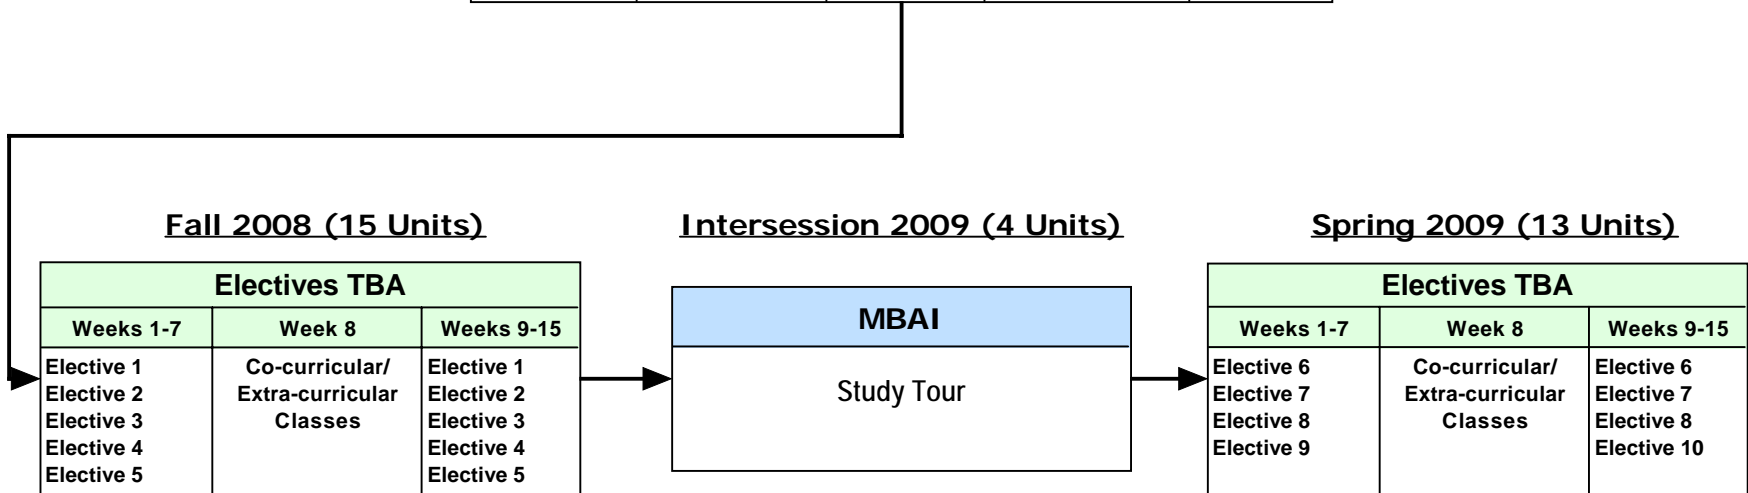

**University of San Francisco  
School of Business and Management  
MBA Intensive (MBAI) Full-Time Cohort**

**Summer Session (16 units)**

MBAI - FT Cohort				
M	T	W	R	F
● MBAI 5001 Leader	● MBAI 5003 Controller	● MBAI 5001 Leader	● MBAI 5003 Controller	Explorer 1, 2, 3
● MBAI 5002 Investor	● MBAI 5004 Analyzer	● MBAI 5002 Investor	● MBAI 5004 Analyzer	
● MBAI 5005 Innovator	● MBAI 5007 Communicator	● MBAI 5005 Innovator	● MBAI 5007 Communicator	
● MBAI 5006 Customer	● MBAI 5008 Competitor	● MBAI 5006 Customer	● MBAI 5008 Competitor	