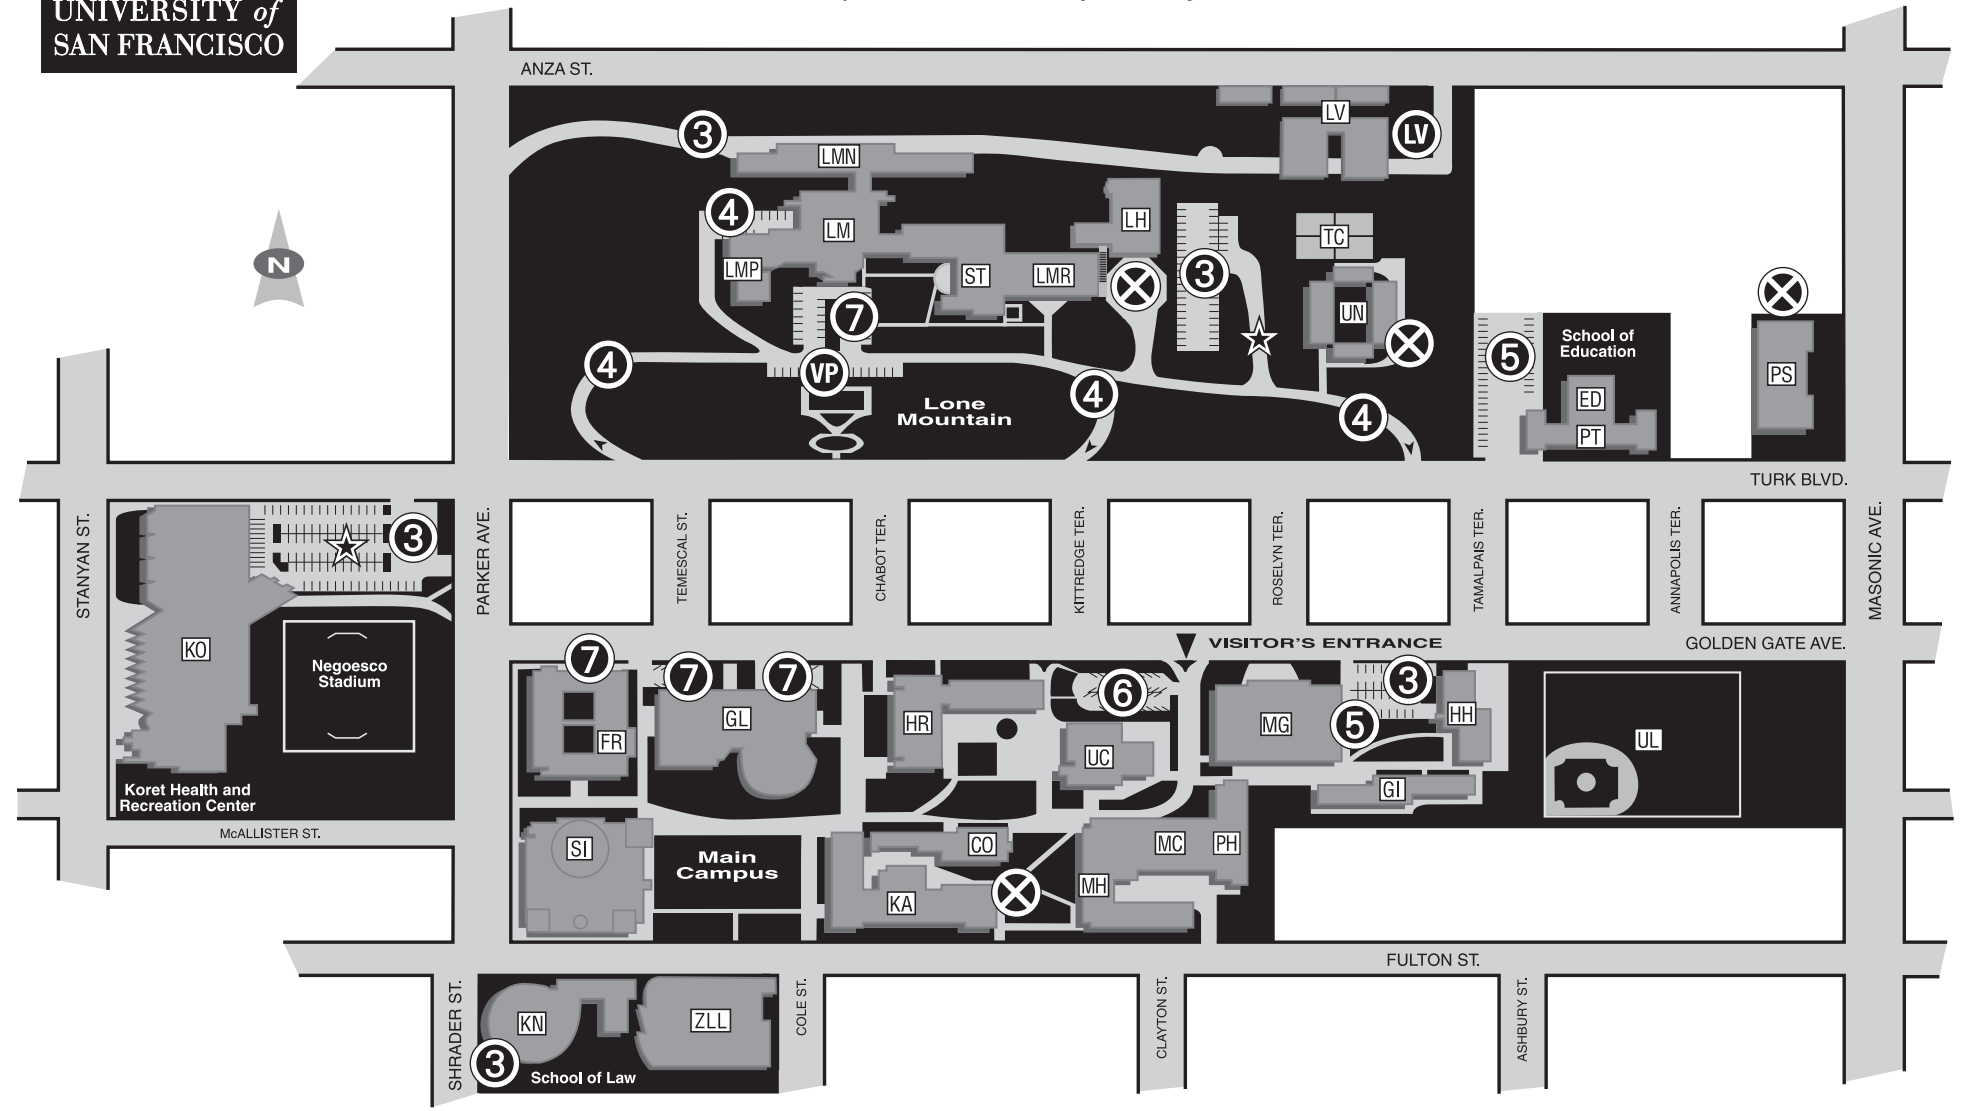

University of San Francisco Campus Parking Map

Department of Public Safety, University Center 310

Parking Access Number (PAN)

You may park in your assigned parking access numbered lot (as indicated on your permit), as well as any lot with a number lower than your PAN. You may not park in any lot with a PAN higher than your assigned number.

- | | | | |
|--|--|--|--|
| <p>PAN 7 Gleeson Library Lots
Lone Mountain Circle Lot
XARTS Lot</p> <p>PAN 6 University Center Lot</p> <p>PAN 5 Memorial Gym Lot
School of Education Lot</p> <p>PAN 4 Lone Mountain Ramps</p> | <p>PAN 3 Hayes-Healy Underground Garage
Upper/Lower Koret Center Lots
Koret Law School Lot
Loyola Lot
Lone Mountain North Ramp</p> <p>PAN M Motorcycle Spaces are located in:
Lower Koret, Hayes-Healy Garage,
Koret Law School, School of Ed,
and Lone Mountain Ramps</p> | <p>PAN EVE Evening Permit holders may park M-F in PAN 3 after 3 p.m. and PAN 3, 4, 6, and 7 after 6 p.m. Also valid all day on Saturday in PAN 3, 4, 6 and 7.</p> <p>PAN LV Loyola Village Lot (residents only) Permit is for LV only; holders cannot park in on-campus lots</p> | <p>PAN VP Visitor Parking Permit issued by Public Safety</p> <p> No Parking allowed</p> <p> Zip Car designated parking spaces. There are two Zip Car stalls at each location.</p> |
|--|--|--|--|